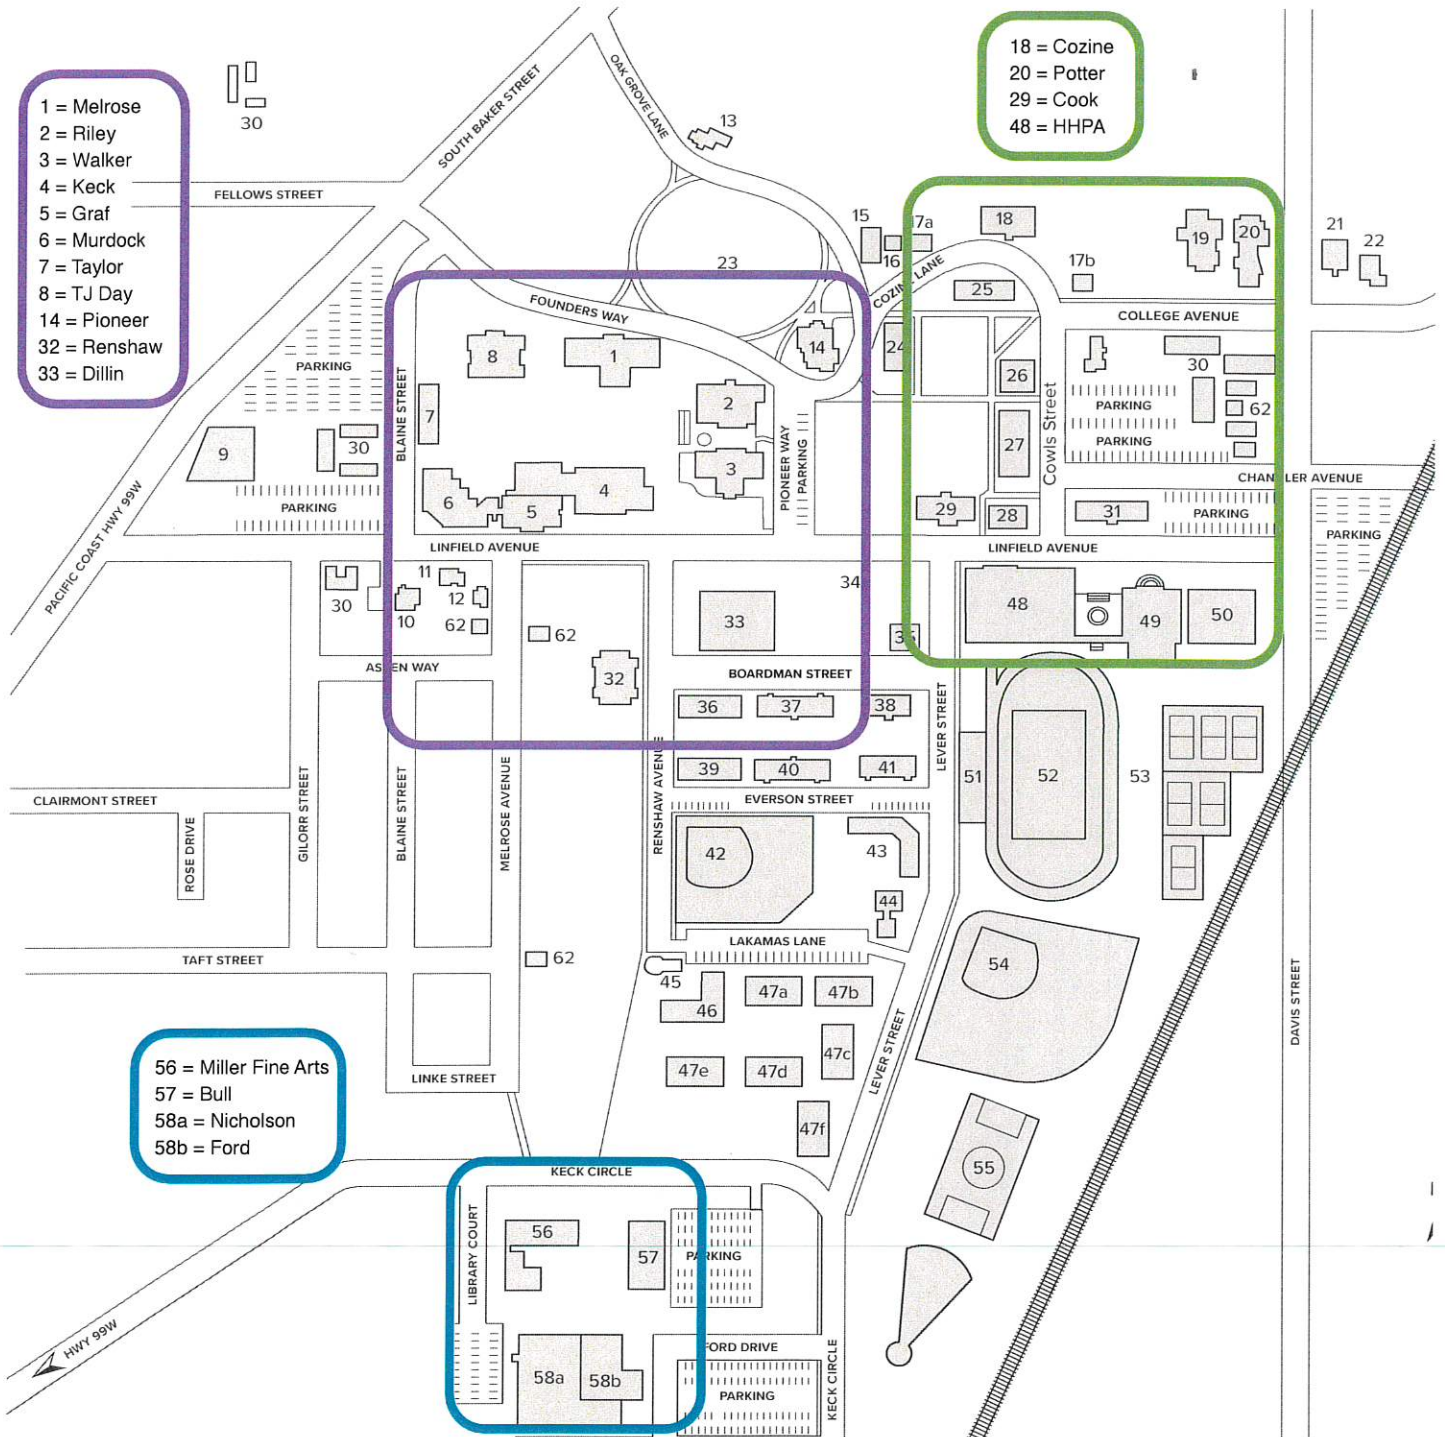

# LINFIELD UNIVERSITY CAMPUS MAP

- 1 = Melrose
- 2 = Riley
- 3 = Walker
- 4 = Keck
- 5 = Graf
- 6 = Murdock
- 7 = Taylor
- 8 = TJ Day
- 14 = Pioneer
- 32 = Renshaw
- 33 = Dillin

- 18 = Cozine
- 20 = Potter
- 29 = Cook
- 48 = HHPA

- 56 = Miller Fine Arts
- 57 = Bull
- 58a = Nicholson
- 58b = Ford